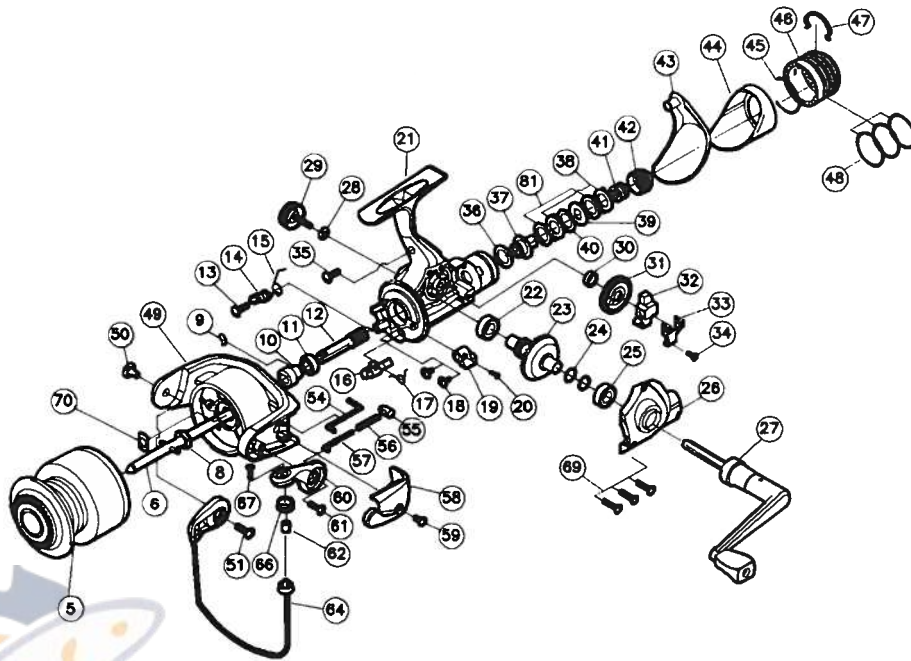

CROSSFIRE 1550

Key No.	Parts No.	Parts Name	Key No.	Parts No.	Parts Name
5	W35-0401	SPOOL	37	W00-0301	CLICK GEAR
6	W00-5101	MAIN SHAFT	38	W00-0501	EARED WASHER
8	W00-4801	ROTOR NUT	39	W00-0601	KEY WASHER
9	W35-1102	A/R PAWL SPRING A	40	W00-0401	DRAG WASHER B
10	W35-1202	SPRING HOLDER	41	W00-0701	DRAG COIL SPRING
11	W00-2801	BALL BEARING A	42	W35-4201	DRAG SCREW
12	W35-1302	PINION GEAR	43	W35-4301	REAR COVER A
13	W35-1601	A/R PAWL SCREW	44	W35-4601	REAR COVER B
14	W35-1801	A/R PAWL	45	W35-4901	REAR COVER RET
15	W35-2301	A/R PAWL SPRING B	46	W35-5001	DRAG KNOB
16	W35-2701	A/R CAM	47	W35-5301	DRAG KNOB RET
17	W00-2401	A/R CAM SPRING	48	W35-5401	O RING
18	W00-3101	BALL BEARING SCREW	49	W35-5504	ROTOR
19	W00-2101	A/R LEVER	50	W35-5901	BAIL HOLDER NUT
20	W00-2201	A/R LEVER SCREW	51	W35-6001	BAIL HOLDER SCREW
21	W35-3103	BODY	54	W35-6101	BAIL TRIP LEVER
22	W00-1801	DRIVE GEAR BUSHING	55	W35-6201	BAIL SPRING HOLDER
23	W00-1901	DRIVE GEAR	56	W35-6301	BAIL SPRING
24	W00-2001	DRIVE GEAR WASHER	57	W35-6401	BAIL SPRING SHAFT
25	W01-5701	BALL BEARING B	58	W35-6501	BAIL TRIP COVER
26	W35-3333	SIDE COVER	59	W00-4601	BAIL TRIP COVER SCREW
27	W35-3603	HANDLE	60	W35-6604	BAIL ARM
28	W00-3901	HANDLE WASHER	61	W00-5701	BAIL ARM SCREW
29	W35-3903	HANDLE SCREW	62	W00-5401	LINE ROLLER COLLAR
30	W35-4001	OSC GEAR COLLAR	64	W35-7001	BAIL
31	W00-1401	OSC GEAR	66	W35-7401	LINE ROLLER
32	W00-1501	OSC SLIDER	67	W00-5501	LINE ROLLER SCREW
33	W00-1601	OSC SLIDER RET	69	W00-3801	SIDE COVER SCREW
34	W00-1701	OSC SLIDER RET PLT SCREW	70	W00-4901	ROTOR NUT HOLD PLT
35	W35-4102	REAR COVER SCREW	81	W35-8701	DRAG WASHER C
36	W00-0201	DRAG WASHER A			